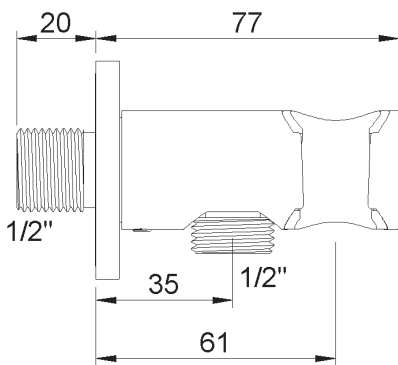

PRODUCT TECHNICAL SHEET

Collection : **CONTEMPORARY**

Ref. : **8035.--.33**

Coude de sortie 1/2" x 1/2"

Haakse uitlaat 1/2" x 1/2"

Elbow outlet 1/2" x 1/2"

Picture

Product details

Technical drawing

RA0.V01